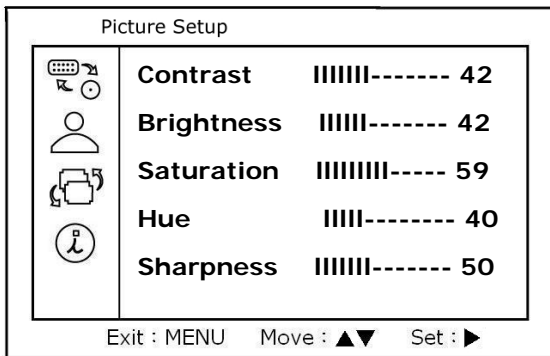

Picture Setup

Function	Description
Brightness	0 - 100
Contrast	0 - 100
H Position	0 - 100
V Position	0 - 100

Color Turner

Function	Description
GAMMA	Mode 0 – Mode 15
R. Ratio	Total 250*
G. Ratio	
B. Ratio	

* The RGB parameter can be adjusted for personal preferred (the sum of RGB parameter is 250)

Utility

Function	Description
Sleep Timer	OFF, 30, 60, 90, 120, 150Min
Key LED Time	ON, 5, 10, 15, 20, 25, 30sec
Auto Adjust	Auto adjust display
Auto Color	Auto adjust color
Language	English/Traditional Chinese
Reset	Factory default
FW Version	Show the Firmware version

CVBS mode

Basic Functions

Function	Description
Input	Composite/PC
Luminance	0, 25, 50, 75, 100
Volume	0 - 100
Mode	User, Movie, P.P.T, Photo

Picture Setup

Function	Description
Contrast	0 - 100
Brightness	0 - 100
Saturation	0 - 100
Hue	0 - 100
Sharpness	0 - 100

Color Turner

Function	Description
GAMMA	Mode 0 – Mode 15
R. Ratio	Total 250*
G. Ratio	
B. Ratio	

* The RGB parameter can be adjusted for personal preferred (the sum of RGB parameter is 250)

Utility

Function	Description
Sleep Timer	OFF, 30, 60, 90, 120, 150Min
Key LED Time	ON, 5, 10, 15, 20, 25, 30sec
Language	English/Traditional Chinese
Reset	Factory reset
FW Version	Show the Firmware version